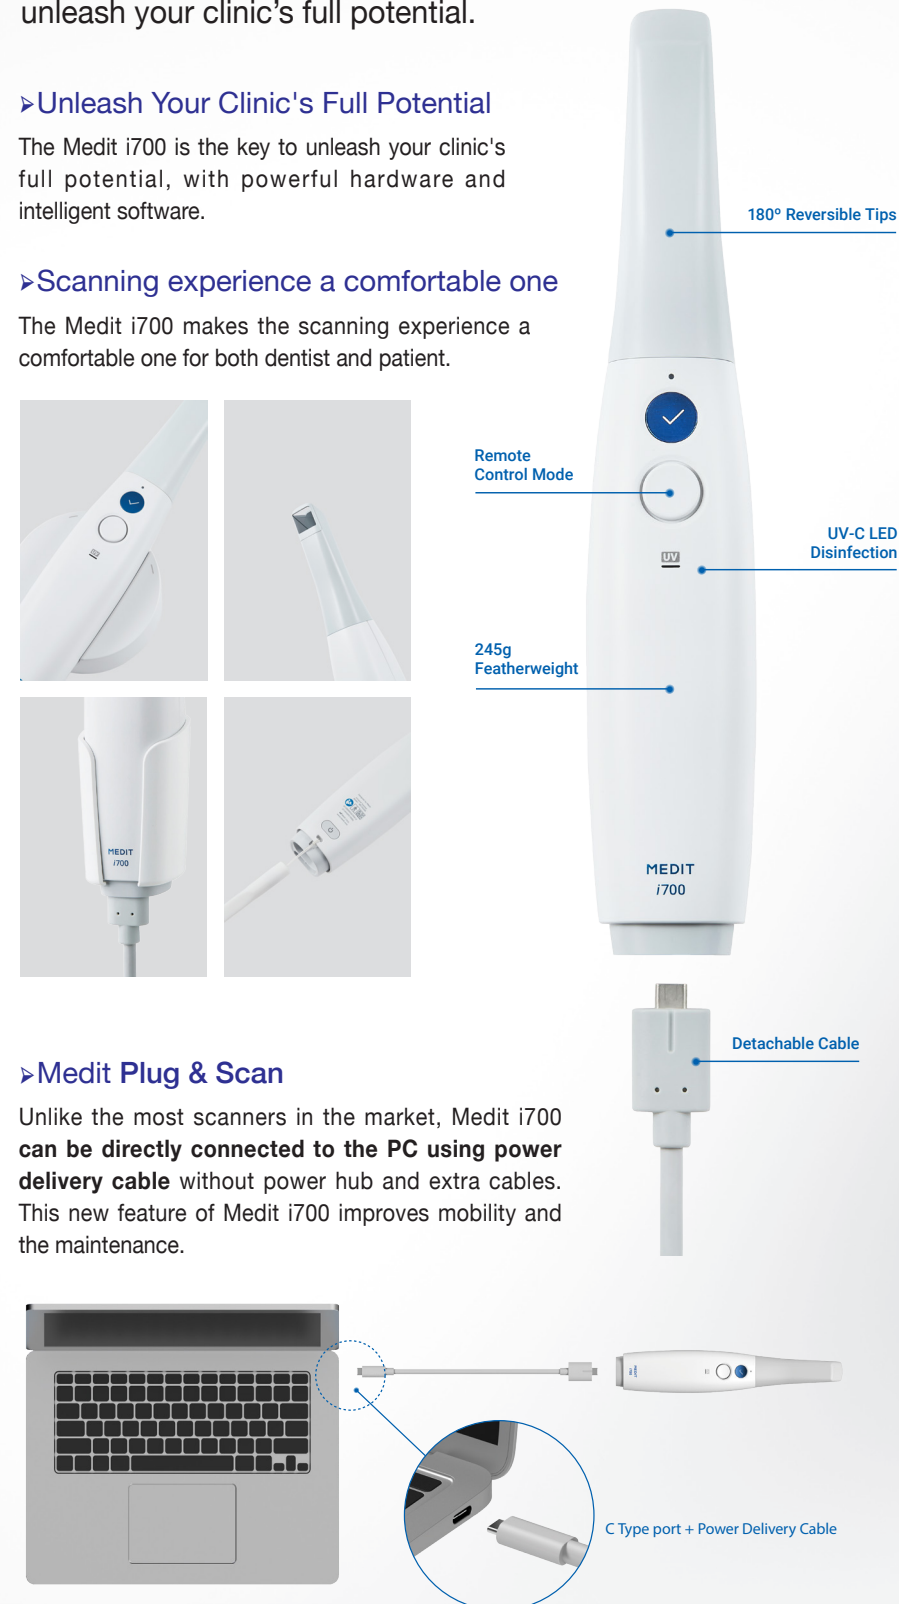

### ► Easy Does It All

Medit i600 can be **directly connected to the PC** using just **one cable**, eliminating limitations of wired devices between chairs and clinics for a wider scope of treatment using scanners.

## MEDIT i700 Unleash Your Clinic's Potential

Medit i700 makes the scanning experience a comfortable one for both the dentist and patient. With both powerful hardware and intelligent software, the full-feature Medit i700 is the key to unleash your clinic's full potential.

### ► Medit Plug & Scan

Unlike the most scanners in the market, Medit i700 can be **directly connected to the PC using power delivery cable** without power hub and extra cables. This new feature of Medit i700 improves mobility and the maintenance.