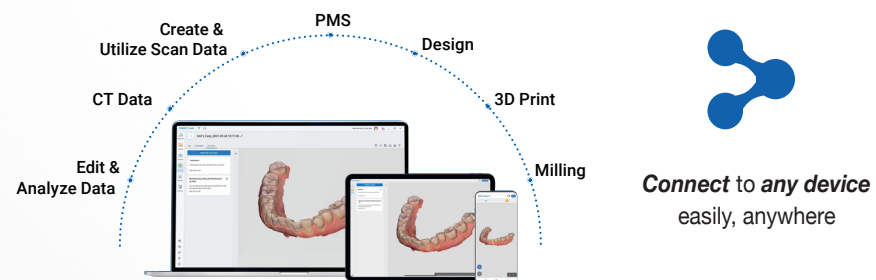

Medit Apps is a portfolio of software suites that puts you in the driver's seat of digital dentistry. With Medit Consultation, Medit Analysis, Medit Creator, and Medit Toolkit you are the principle architect of your workflow, adding new value to scans and images.

Medit Consultation

Medit Analysis

Medit Creator

Medit Toolkit